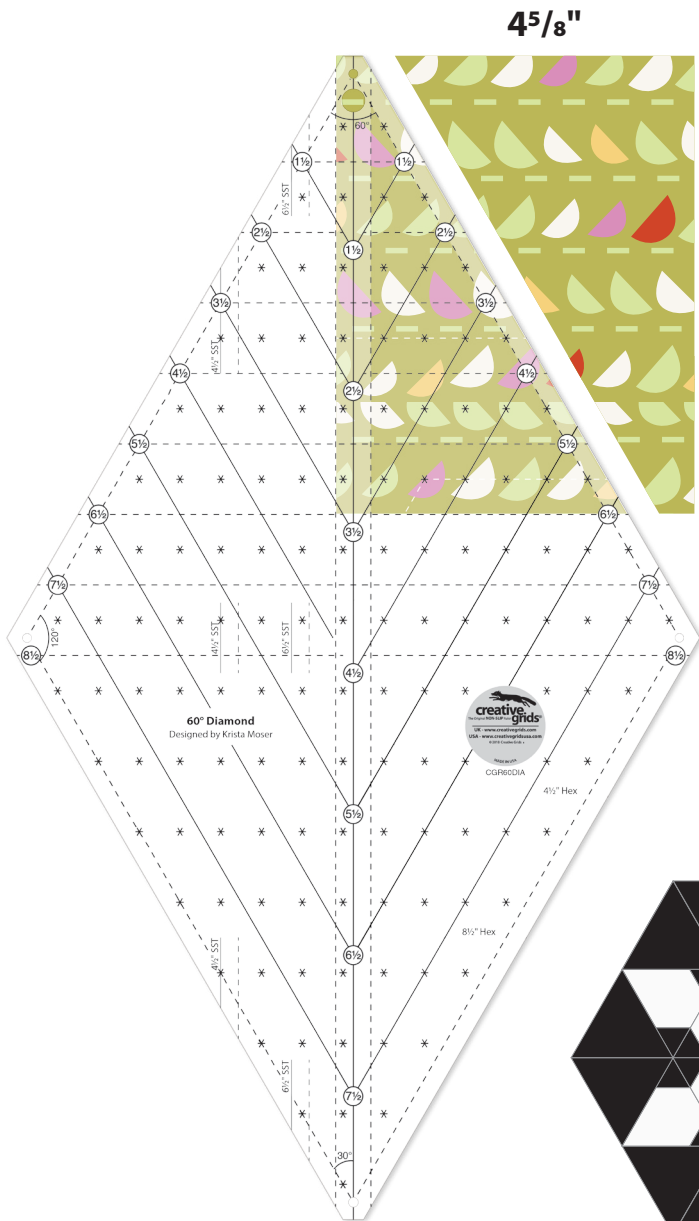

# FITS WITH 12" FINISH HEXAGON BLOCKS

**BUMBLEBEE BLOSSOMS  
FLOWER BLOCK**

**BUMBLEBEE BLOSSOMS  
BEE BLOCK**

**SNOWFLAKE LANE  
SMALL BLOCK**

**TWO SCOOPS  
CANDY BLOCK**

**LADYBUG BLOOM  
BLOCK**

**LADYBUG BLOOM  
FLOWER BLOCK**

**TWO SCOOPS  
ICE CREAM BLOCK**