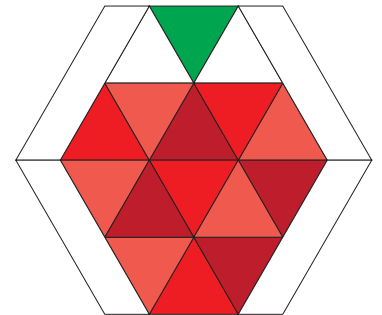

FITS WITH 8" FINISH HEXAGON BLOCKS

**THE WREATH QUILT
HOLLY BLOCK**

**BUFFALO LODGE
TREE BLOCK**

**THE WREATH QUILT
PINWHEEL BLOCK**

**THE WREATH QUILT
STAR BLOCK**

**FRESH FRUIT
CITRUS BLOCK**

**FRESH FRUIT
GRAPE BLOCK**

**FRESH FRUIT
HEXAGON BLOCK**

**FRESH FRUIT
WATERMELON BLOCK**

**FRESH FRUIT
STRAWBERRY BLOCK**