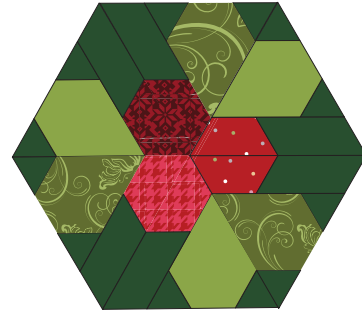

FITS WITH 8" FINISH HEXAGON BLOCKS

**THE WREATH QUILT
HOLLY BLOCK**

**BUFFALO LODGE
TREE BLOCK**

**THE WREATH QUILT
PINWHEEL BLOCK**

**THE WREATH QUILT
STAR BLOCK**

**FRESH FRUIT
CITRUS BLOCK**

**FRESH FRUIT
GRAPE BLOCK**

**FRESH FRUIT
HEXAGON BLOCK**

**FRESH FRUIT
WATERMELON BLOCK**

**FRESH FRUIT
STRAWBERRY BLOCK**