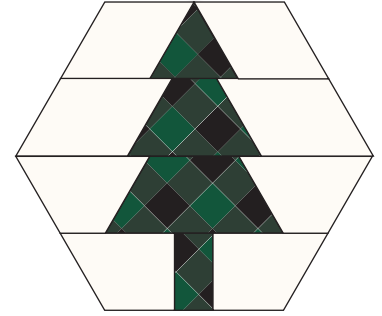

FITS WITH 8" FINISH HEXAGON BLOCKS

**THE WREATH QUILT
HOLLY BLOCK**

**BUFFALO LODGE
TREE BLOCK**

**THE WREATH QUILT
PINWHEEL BLOCK**

**THE WREATH QUILT
STAR BLOCK**

**FRESH FRUIT
CITRUS BLOCK**

**FRESH FRUIT
GRAPE BLOCK**

**FRESH FRUIT
HEXAGON BLOCK**

**FRESH FRUIT
WATERMELON BLOCK**

**FRESH FRUIT
STRAWBERRY BLOCK**