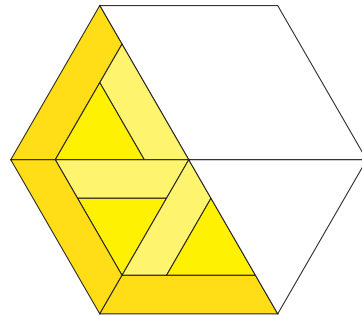

FITS WITH 8" FINISH HEXAGON BLOCKS

**THE WREATH QUILT
HOLLY BLOCK**

**BUFFALO LODGE
TREE BLOCK**

**THE WREATH QUILT
PINWHEEL BLOCK**

**THE WREATH QUILT
STAR BLOCK**

**FRESH FRUIT
CITRUS BLOCK**

**FRESH FRUIT
GRAPE BLOCK**

**FRESH FRUIT
HEXAGON BLOCK**

**FRESH FRUIT
WATERMELON BLOCK**

**FRESH FRUIT
STRAWBERRY BLOCK**