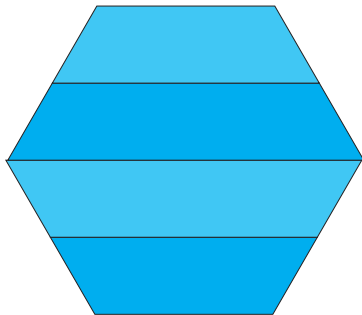

FITS WITH 8" FINISH HEXAGON BLOCKS

**THE WREATH QUILT
HOLLY BLOCK**

**BUFFALO LODGE
TREE BLOCK**

**THE WREATH QUILT
PINWHEEL BLOCK**

**THE WREATH QUILT
STAR BLOCK**

**FRESH FRUIT
CITRUS BLOCK**

**FRESH FRUIT
GRAPE BLOCK**

**FRESH FRUIT
HEXAGON BLOCK**

**FRESH FRUIT
WATERMELON BLOCK**

**FRESH FRUIT
STRAWBERRY BLOCK**