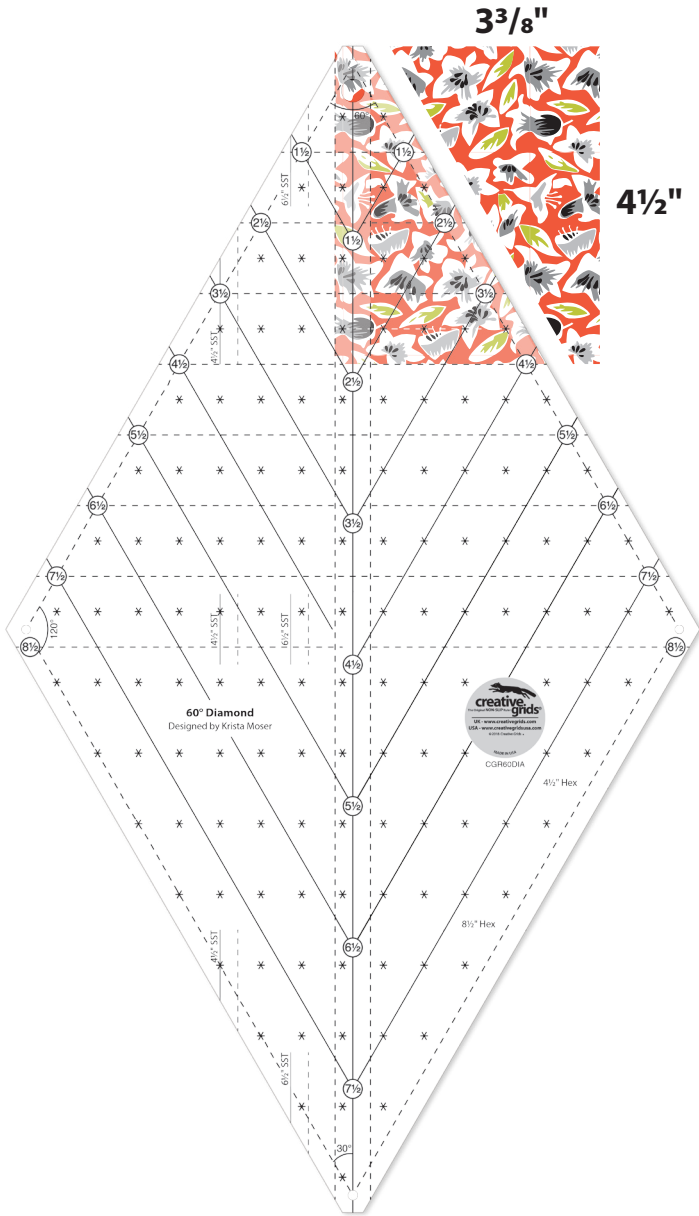

FITS WITH 8" FINISH HEXAGON BLOCKS

**THE WREATH QUILT
HOLLY BLOCK**

**BUFFALO LODGE
TREE BLOCK**

**THE WREATH QUILT
PINWHEEL BLOCK**

**THE WREATH QUILT
STAR BLOCK**

**FRESH FRUIT
CITRUS BLOCK**

**FRESH FRUIT
GRAPE BLOCK**

**FRESH FRUIT
HEXAGON BLOCK**

**FRESH FRUIT
WATERMELON BLOCK**

**FRESH FRUIT
STRAWBERRY BLOCK**