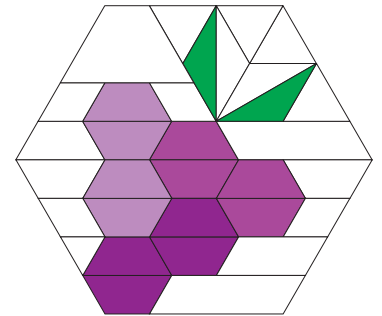

FITS WITH 8" FINISH HEXAGON BLOCKS

**THE WREATH QUILT
HOLLY BLOCK**

**BUFFALO LODGE
TREE BLOCK**

**THE WREATH QUILT
PINWHEEL BLOCK**

**THE WREATH QUILT
STAR BLOCK**

**FRESH FRUIT
CITRUS BLOCK**

**FRESH FRUIT
GRAPE BLOCK**

**FRESH FRUIT
HEXAGON BLOCK**

**FRESH FRUIT
WATERMELON BLOCK**

**FRESH FRUIT
STRAWBERRY BLOCK**