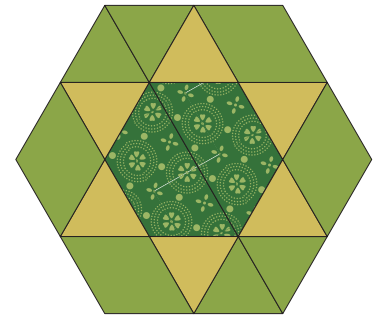

FITS WITH 8" FINISH HEXAGON BLOCKS

**THE WREATH QUILT
HOLLY BLOCK**

**BUFFALO LODGE
TREE BLOCK**

**THE WREATH QUILT
PINWHEEL BLOCK**

**THE WREATH QUILT
STAR BLOCK**

**FRESH FRUIT
CITRUS BLOCK**

**FRESH FRUIT
GRAPE BLOCK**

**FRESH FRUIT
HEXAGON BLOCK**

**FRESH FRUIT
WATERMELON BLOCK**

**FRESH FRUIT
STRAWBERRY BLOCK**