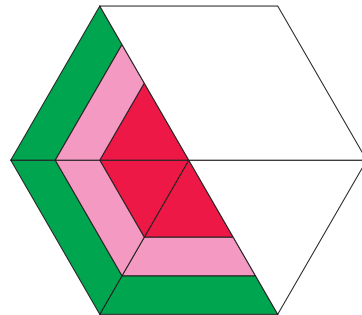

FITS WITH 8" FINISH HEXAGON BLOCKS

**THE WREATH QUILT
HOLLY BLOCK**

**BUFFALO LODGE
TREE BLOCK**

**THE WREATH QUILT
PINWHEEL BLOCK**

**THE WREATH QUILT
STAR BLOCK**

**FRESH FRUIT
CITRUS BLOCK**

**FRESH FRUIT
GRAPE BLOCK**

**FRESH FRUIT
HEXAGON BLOCK**

**FRESH FRUIT
WATERMELON BLOCK**

**FRESH FRUIT
STRAWBERRY BLOCK**