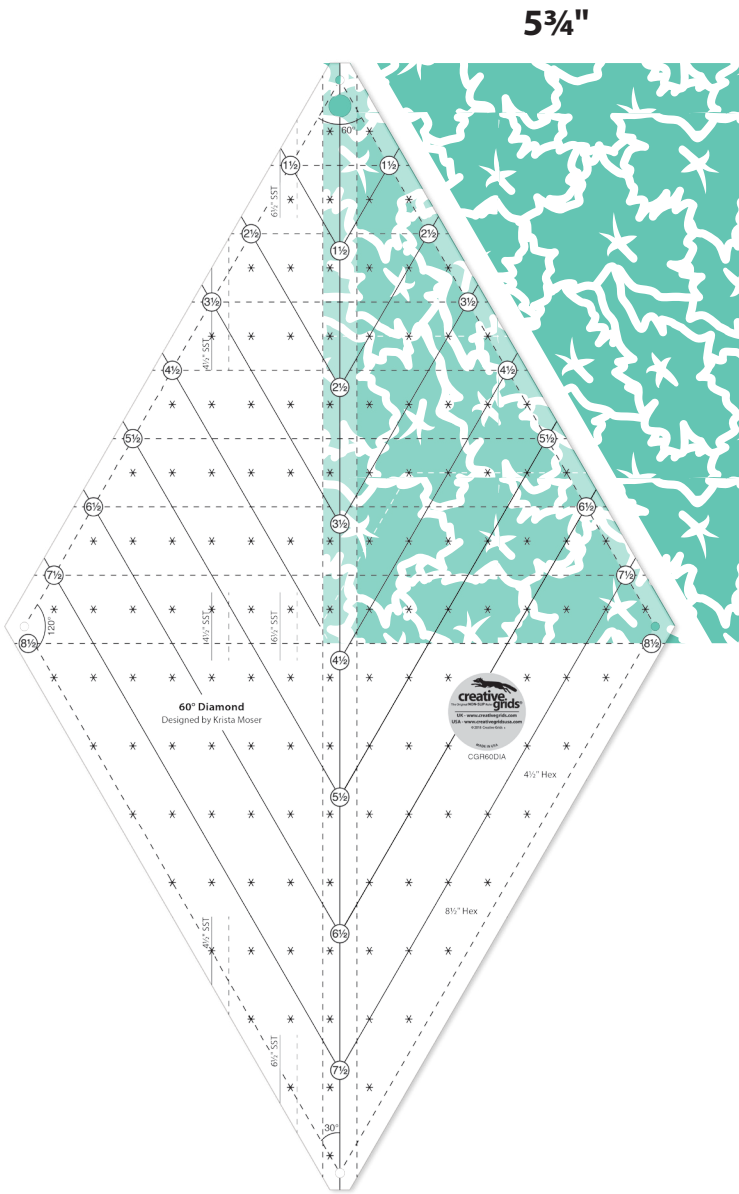

FITS WITH 16" FINISH HEXAGON BLOCKS

**HOLLOW STAR
TABLE RUNNER
BLOCK**

**TWIRL N SPIN
TABLE RUNNER
BLOCK**

**VINTAGE WINDMILL
BLOCK**